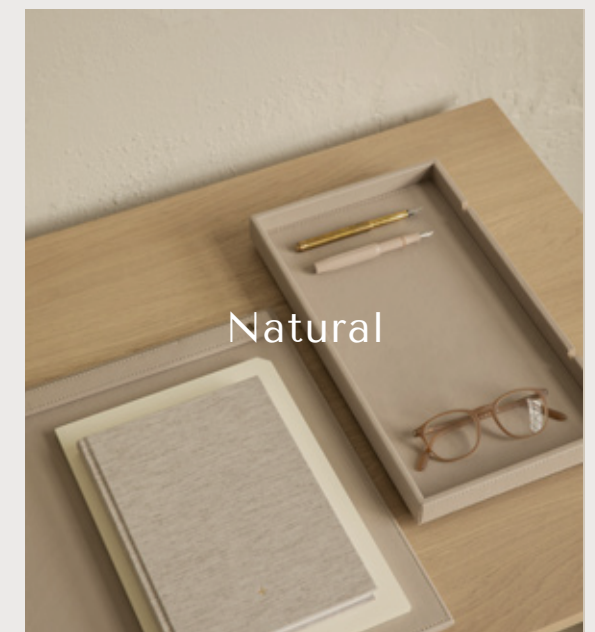

The Natural collection is developed for the mindful and conscious leisure traveler. The use of natural light colours and the organic design make this collection fit well to beach resorts and nature (boutique) hotels.

PAGE 8 - 11